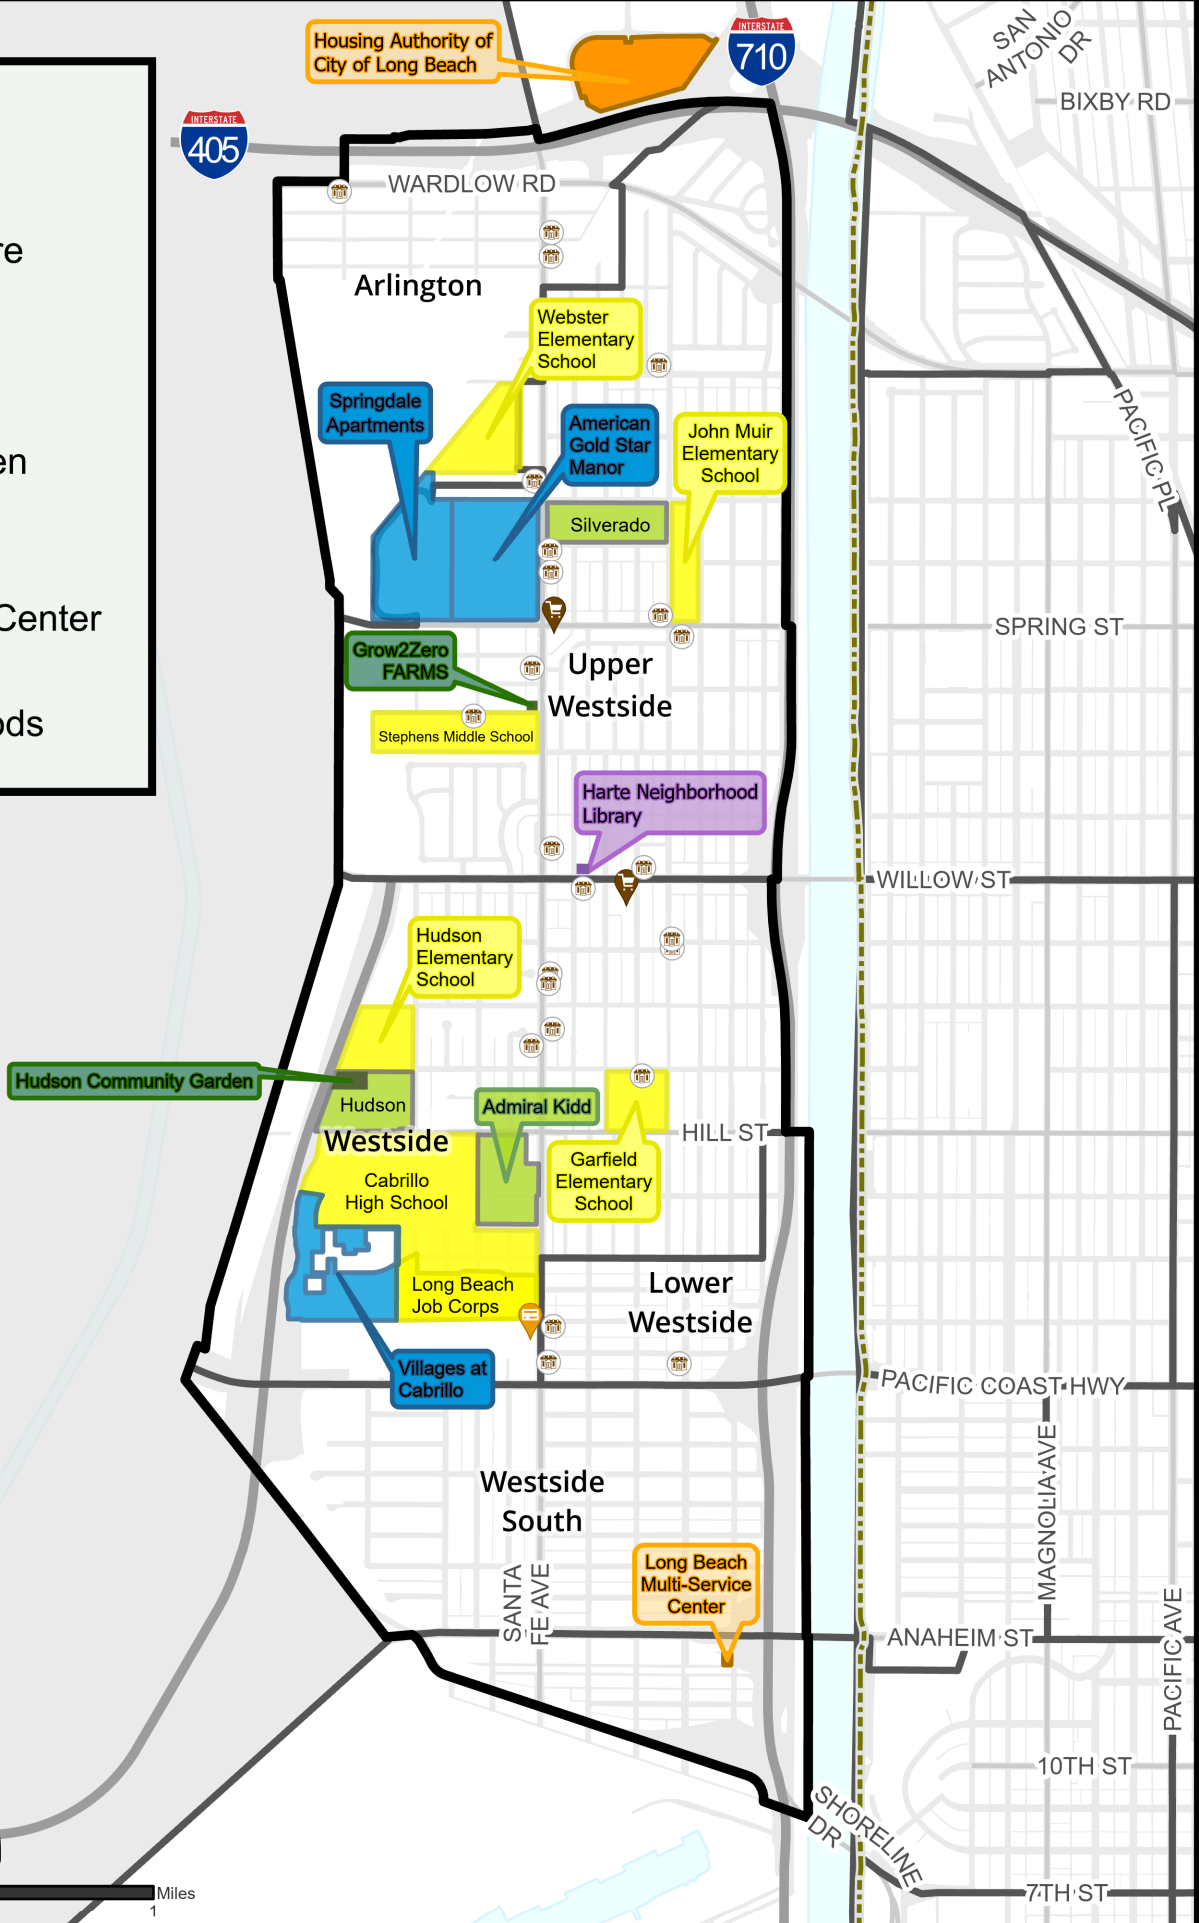

West Long Beach Asset Map

Assets

- ATM
- Grocery Store
- Church
- Bike Path
- Housing
- Urban Garden
- Park
- School
- Community Center
- Library
- Neighborhoods